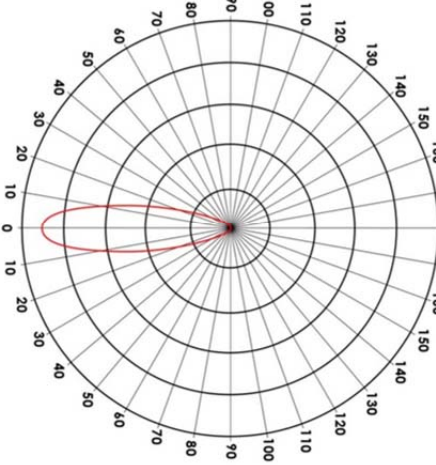

**SB70047
(25° CW)**