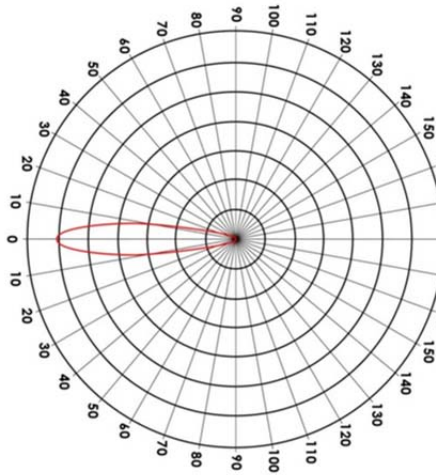

Part of Scanel International

Address: Ryggeraet 49
N-1580 Rygge

Tel: +47 6923 6000
Fax: +47 6923 6009

E-mail: post@sgen.no

60W Floodlight

**SB70046
(15° CW)**