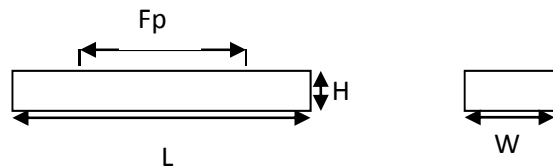

Part of Scanel International

Address: Ryggeraet 49
N-1580 Rygge

Tel: +47 6923 6000
Fax: +47 6923 6009

E-mail: post@sgen.no

Riegens Marine IP67

Marine fixture in solid glassfiber-reinforced polyester and polycarbonate cover.
Watertight IP67, using the very high energy efficiency T5 technology.

Light technique:

Direct / indirect

Materials and Finish

Housing: Glassfiber-reinforced polyester

Cover: Clear polycarbonate

Control Gear

Osram electronic control gears,
class EEI=A2

	L	W	H	Fp
1x24W T5	675	165	125	410
1x54W T5	1275	165	125	1010

Light source

T5 / G5

Electrical data

230V 50/60 Hz, Class I, IP67, CE

Mounting / connection

Surface mounted with 2 stainless steel bolts. Lock-tight connector and terminal block in each-end.

5x1, 5 mm² through wiring.