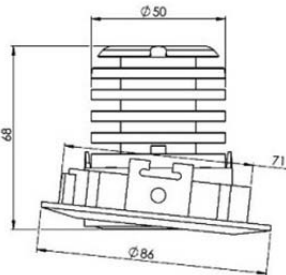

Part of Scanel International

**Address:** Ryggeraet 49  
N-1580 Rygge

**Tel:** +47 6923 6000  
**Fax:** +47 6923 6009

**E-mail:** post@sgen.no

Spotline  
Pax tiltable 400

Pax tiltable 400

The Spotline series is showing a new and chic design that is made simple to mount. The armature is in polish, eloxated aluminum that makes it a stylish and timeless design. The armature comes in different colors. The tilt able ordination makes it possible to change the light-direction.

Illumination (Lux)	
LED type	400 lm
Distance	
1.0 m	330
1.5 m	155
2.0 m	95
2.5 m	70

<b>Consumption</b>	6W
<b>Dimensions</b>	ø86 mm
<b>Mounting holes</b>	ø75 mm
<b>Beam angle</b>	60°
<b>Colour</b>	2800 - 4000K
<b>LUMEN</b>	400
<b>Lifetime LED</b>	50 000 hours
<b>RA</b>	80-90