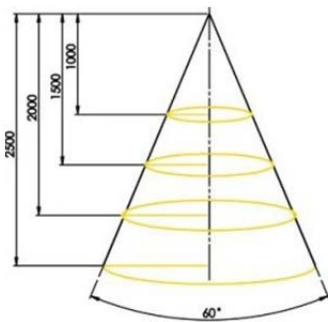

Illumination (Lux)	
LED type	400 lm
Distance	
1,0 m	330
1,5 m	155
2,0 m	95
2,5 m	70

Consumption	6W
Dimensions	ø75 mm
Mounting holes	ø55 mm
Beam angle	60°
Colour	2800 – 4000K
LUMEN	400
Lifetime LED	50 000 hours
RA	80-90