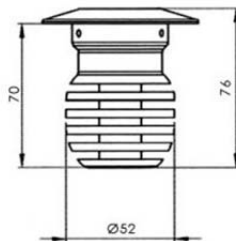

Part of Scanel International

Address: Ryggeraet 49
N-1580 Rygge

Tel: +47 6923 6000
Fax: +47 6923 6009

E-mail: post@sgen.no

Spotline
Pax 400

Pax 400

The Spotline series is showing a new and chic design that is made simple to mount. The armature is in polish, eloxated aluminum that makes it a stylish and timeless design. The armature comes in different colors.

Illumination (Lux)	
LED type	400 lm
Distance	
1,0 m	330
1,5 m	155
2,0 m	95
2,5 m	70

Consumption	6W
Dimensions	ø75 mm
Mounting holes	ø55 mm
Beam angle	60°
Colour	2800 – 4000K
LUMEN	400
Lifetime LED	50 000 hours
RA	80-90