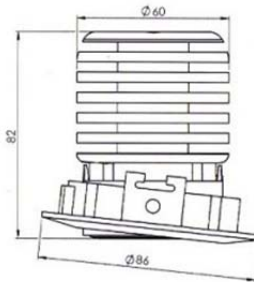

Part of Scanel International

**Address:** Ryggeraet 49  
N-1580 Rygge

**Tel:** +47 6923 6000  
**Fax:** +47 6923 6009

**E-mail:** post@sgen.no

Spotline  
Pax tiltable 600

Pax tiltable 600

The Spotline series is showing a new and chic design that is made simple to mount. The armature is in polish, eloxated aluminum that makes it a stylish and timeless design. The armature comes in different colors. The tilt able ordination makes it possible to change the light-direction.

Illumination (Lux)	
LED type	600 lm
Distance	
1,0 m	400
1,5 m	200
2,0 m	120
2,5 m	90

<b>Consumption</b>	8W
<b>Dimensions</b>	ø86 mm
<b>Mounting holes</b>	ø75 mm
<b>Beam angle</b>	60°
<b>Colour</b>	2800 – 4000K
<b>LUMEN</b>	600
<b>Lifetime LED</b>	50 000 hours
<b>RA</b>	80-90