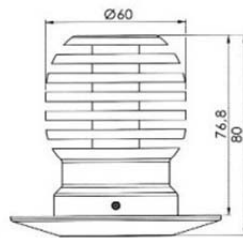

Part of Scanel International

**Address:** Ryggeraet 49  
N-1580 Rygge

**Tel:** +47 6923 6000  
**Fax:** +47 6923 6009

**E-mail:** post@sgen.no

Spotline  
Pax 600

Pax 600

The Spotline series is showing a new and chic design that is made simple to mount. The armature is in polish, eloxated aluminum that makes it a stylish and timeless design. The armature comes in different colors.

Illumination (Lux)	
LED type	600 lm
Distance	
1,0 m	400
1,5 m	200
2,0 m	120
2,5 m	90

<b>Consumption</b>	8W
<b>Dimensions</b>	ø90 mm
<b>Mounting holes</b>	ø65 mm
<b>Beam angle</b>	60°
<b>Colour</b>	2800 – 4000K
<b>LUMEN</b>	600
<b>Lifetime LED</b>	50 000 hours
<b>RA</b>	80-90