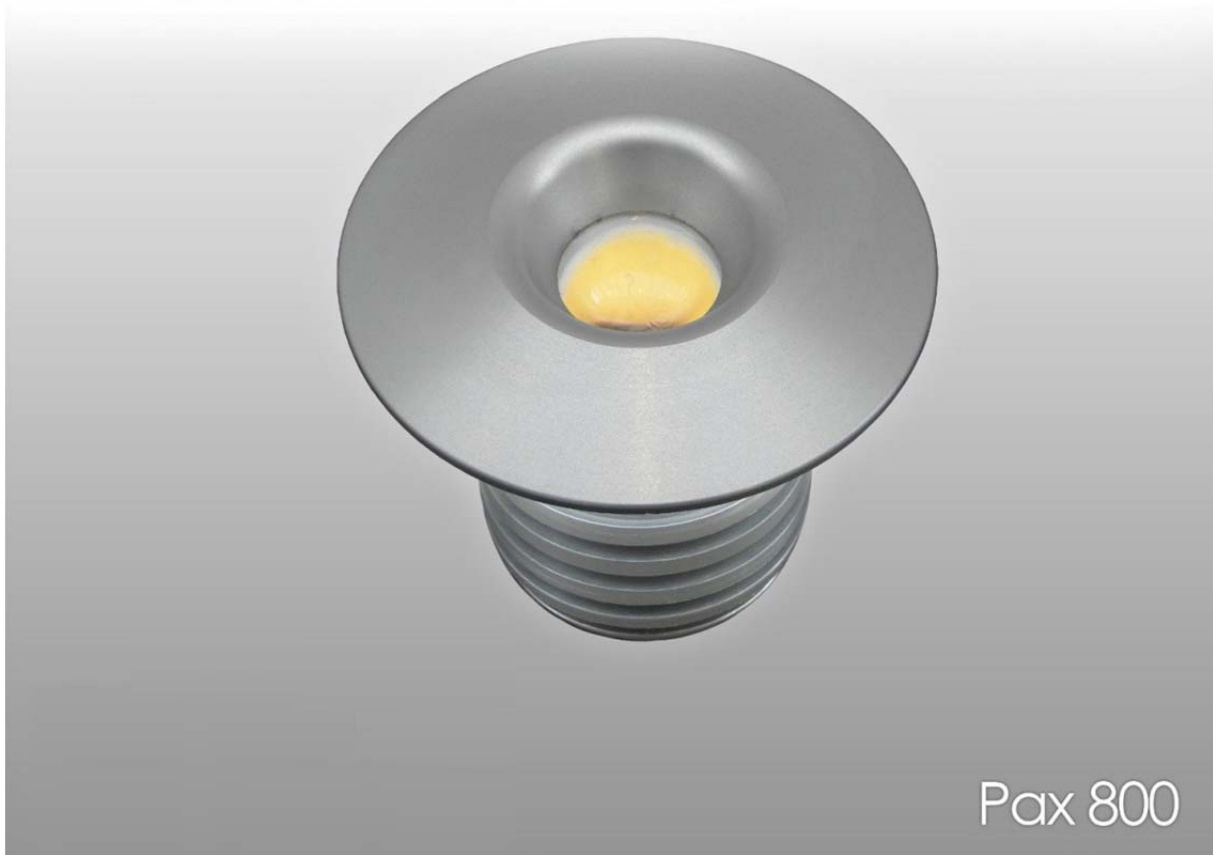

Part of Scanel International

Address: Ryggeraet 49
N-1580 Rygge

Tel: +47 6923 6000
Fax: +47 6923 6009

E-mail: post@sgen.no

Spotline
Pax 800

Pax 800

The Spotline series is showing a new and chic design that is made simple to mount. The armature is in polish, eloxated aluminum that makes it a stylish and timeless design. The armature comes in different colors.

Illumination (Lux)	
LED type	800 lm
Distance	
1,0 m	590
1,5 m	285
2,0 m	175
2,5 m	125

Consumption	12W
Dimensions	ø90 mm
Mounting holes	ø65 mm
Beam angle	60°
Colour	2800 – 4000K
LUMEN	800
Lifetime LED	50 000 hours
RA	80-90