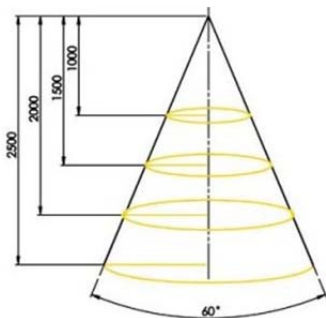

Illumination (Lux)	
LED type	800 lm
Distance	
1,0 m	590
1,5 m	285
2,0 m	175
2,5 m	125

Consumption	12W
Dimensions	ø90 mm
Mounting holes	ø65 mm
Beam angle	60°
Colour	2800 – 4000K
LUMEN	800
Lifetime LED	50 000 hours
RA	80-90