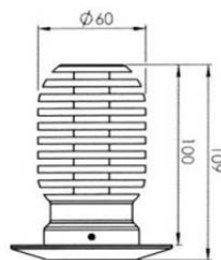

Part of Scanel International

Address: Ryggeraet 49
N-1580 Rygge

Tel: +47 6923 6000
Fax: +47 6923 6009

E-mail: post@sgen.no

Spotline
Pax 800

Pax 800

The Spotline series is showing a new and chic design that is made simple to mount. The armature is in polish, eloxated aluminum that makes it a stylish and timeless design. The armature comes in different colors.

Illumination (Lux)	
LED type	800 lm
Distance	
1,0 m	590
1,5 m	285
2,0 m	175
2,5 m	125

Consumption	12W
Dimensions	ø90 mm
Mounting holes	ø65 mm
Beam angle	60°
Colour	2800 – 4000K
LUMEN	800
Lifetime LED	50 000 hours
RA	80-90